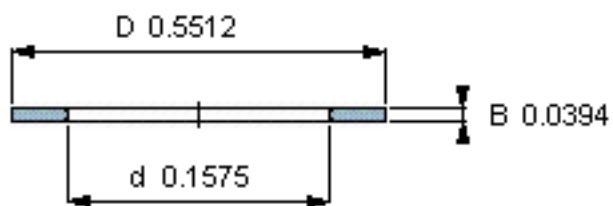

推力圈

推力圈

参考资料:<http://www.sozhou.com/p/b34a19f5.html>