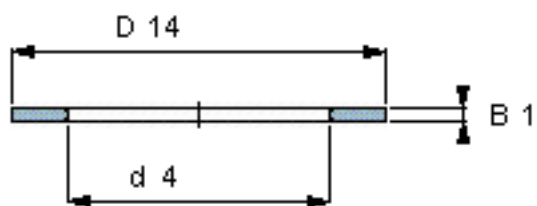

SKF AS 0414参数

| | | | | |
|----|----------------------------------|---------|----|---|
| 尺寸 | d | 4 | mm | - |
| | D | 14 | mm | - |
| | B | 1 | mm | - |
| | d ₁ | - | mm | - |
| | D ₁ | - | mm | - |
| | r ₁ 、r _{1.2} | - | mm | - |
| 重量 | 重量 | 1 | g | - |
| 型号 | 型号 | AS 0414 | - | - |

SKF AS 0414图片

推力圈

推力圈

参考资料:<http://www.sozhou.com/p/b34a19f5.html>